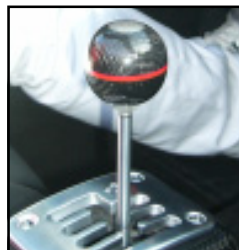

360 Razzo Rosso Carbon Fiber Price List

Effective June, 2009

Part number	Description	Price
RRF.360.05	accessory cover, carbon fiber	235.00
RRF.360.02	instrument cluster, carbon fiber	1,350.00
RRF.360.03	radio panel, carbon fiber	1,060.00
RRF.100.04	ashtray unit, carbon fiber	912.00
RRF.100.05	ashtray lid only, carbon fiber	411.00
RRF.100.08	door sills, pair, carbon fiber (ask about logo option)	1,147.00
RRF.360.01	air boxes, pair, carbon fiber	1,940.00
RRF.360.03	shift paddles Stradale length, pair, carbon fiber	1,035.00
RRF.100.06	mirror switch panel (2000>), carbon fiber	441.00
RRF.100.07	mirror switch panel (<2000), carbon fiber	441.00
RRF.100.02	shift knob, 6-speed (rev. lower left), carbon fiber	411.00
RRF.360.04	external mirrors Stradale-style, pair, carbon fiber	1,705.00
RRF.000.10	carbon fiber detailing and care kit	20.00