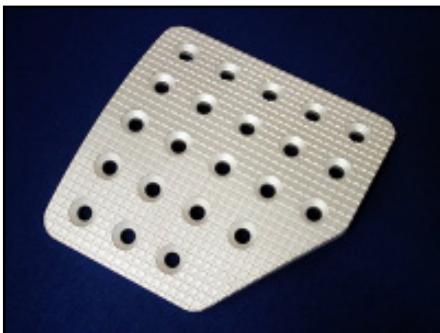

360 steering wheel

360 Stradale wheel

949-722-9307 x801 voice, 949-722-9013 fax

www.carobu.com

tate@carobu.com

360 Razzo Rosso Price List

Effective June, 2009

Part number	Description	Price
RR360.01	brake and clutch pedals aluminum, non-skid	82.00
RR360.02	brake pedal (F1) aluminum, non-skid	82.00
RR360.03	accelerator pedal aluminum, smooth	45.00
RR360.04	driver's foot rest aluminum, non-skid	215.00
RR360.11	Shift paddles aluminum, pair	475.00
RR360.15	Shift paddles titanium, pair	1,055.00