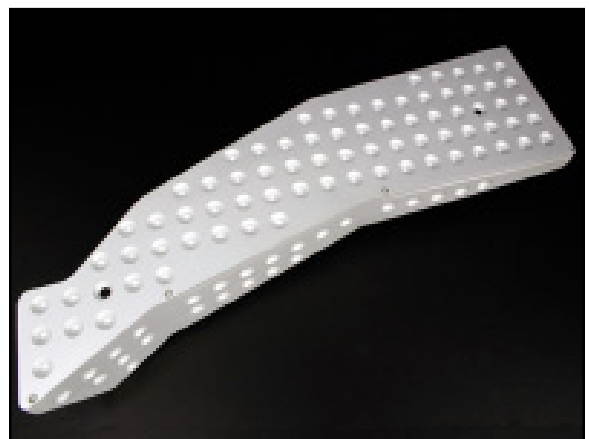

360 steering wheel

360 Stradale wheel

949-722-9307 x801 voice, 949-722-9013 fax

www.carobu.com

tate@carobu.com

360 Razzo Rosso Price List

Effective June, 2009

Part number	Description	Price
RR360.01	brake and clutch pedals aluminum, non-skid	82.00
RR360.02	brake pedal (F1) aluminum, non-skid	82.00
RR360.03	accelerator pedal aluminum, smooth	45.00
RR360.04	driver's foot rest aluminum, non-skid	215.00
RR360.11	Shift paddles aluminum, pair	475.00
RR360.15	Shift paddles titanium, pair	1,055.00