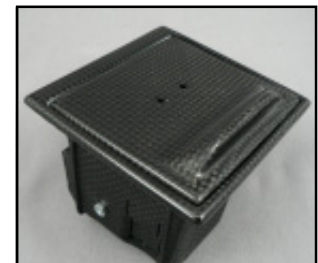

360 Razzo Rosso Carbon Fiber Price List

Effective June, 2009

Part number	Description	Price
RRF.360.05	accessory cover, carbon fiber	235.00
RRF.360.02	instrument cluster, carbon fiber	1,350.00
RRF.360.03	radio panel, carbon fiber	1,060.00
RRF.100.04	ashtray unit, carbon fiber	912.00
RRF.100.05	ashtray lid only, carbon fiber	411.00
RRF.100.08	door sills, pair, carbon fiber (ask about logo option)	1,147.00
RRF.360.01	air boxes, pair, carbon fiber	1,940.00
RRF.360.03	shift paddles Stradale length, pair, carbon fiber	1,035.00
RRF.100.06	mirror switch panel (2000>), carbon fiber	441.00
RRF.100.07	mirror switch panel (<2000), carbon fiber	441.00
RRF.100.02	shift knob, 6-speed (rev. lower left), carbon fiber	411.00
RRF.360.04	external mirrors Stradale-style, pair, carbon fiber	1,705.00
RRF.000.10	carbon fiber detailing and care kit	20.00

360 Razzo Rosso Carbon Fiber Price List

Effective June, 2009

Part number	Description	Price
RRF.360.06	center console, carbon laminate	1,470.00
RRF.360.07	instrument cluster, carbon laminate	970.00
RRF.360.08	radio panel, carbon laminate	765.00
RRF.360.09	door panels, pair, carbon laminate	1,590.00
RRF.360.11*	steering wheel, carbon laminate	2,175.00
RRF.360.12*	steering wheel Stradale, carbon laminate	2,470.00
RRF.100.15	interior mirror triangles, pair, carbon laminate	850.00
RRF.360.14	interior package, includes instrument cluster, door panels, radio panel, center console and accessory cover, carbon laminate	4,150.00