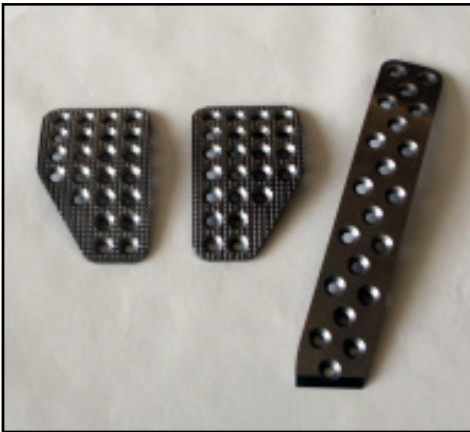

360 Razzo Rosso Carbon Fiber Price List

Effective June, 2009

Part number	Description	Price
RRF.360.05	accessory cover, carbon fiber	235.00
RRF.360.02	instrument cluster, carbon fiber	1,350.00
RRF.360.03	radio panel, carbon fiber	1,060.00
RRF.100.04	ashtray unit, carbon fiber	912.00
RRF.100.05	ashtray lid only, carbon fiber	411.00
RRF.100.08	door sills, pair, carbon fiber (ask about logo option)	1,147.00
RRF.360.01	air boxes, pair, carbon fiber	1,940.00
RRF.360.03	shift paddles Stradale length, pair, carbon fiber	1,035.00
RRF.100.06	mirror switch panel (2000>), carbon fiber	441.00
RRF.100.07	mirror switch panel (<2000), carbon fiber	441.00
RRF.100.02	shift knob, 6-speed (rev. lower left), carbon fiber	411.00
RRF.360.04	external mirrors Stradale-style, pair, carbon fiber	1,705.00
RRF.000.10	carbon fiber detailing and care kit	20.00

360 steering wheel

360 Stradale wheel

949-722-9307 x801 voice, 949-722-9013 fax

www.carobu.com

tate@carobu.com

360 Razzo Rosso Price List

Effective June, 2009

Part number	Description	Price
RR360.01	brake and clutch pedals aluminum, non-skid	82.00
RR360.02	brake pedal (F1) aluminum, non-skid	82.00
RR360.03	accelerator pedal aluminum, smooth	45.00
RR360.04	driver's foot rest aluminum, non-skid	215.00
RR360.11	Shift paddles aluminum, pair	475.00
RR360.15	Shift paddles titanium, pair	1,055.00